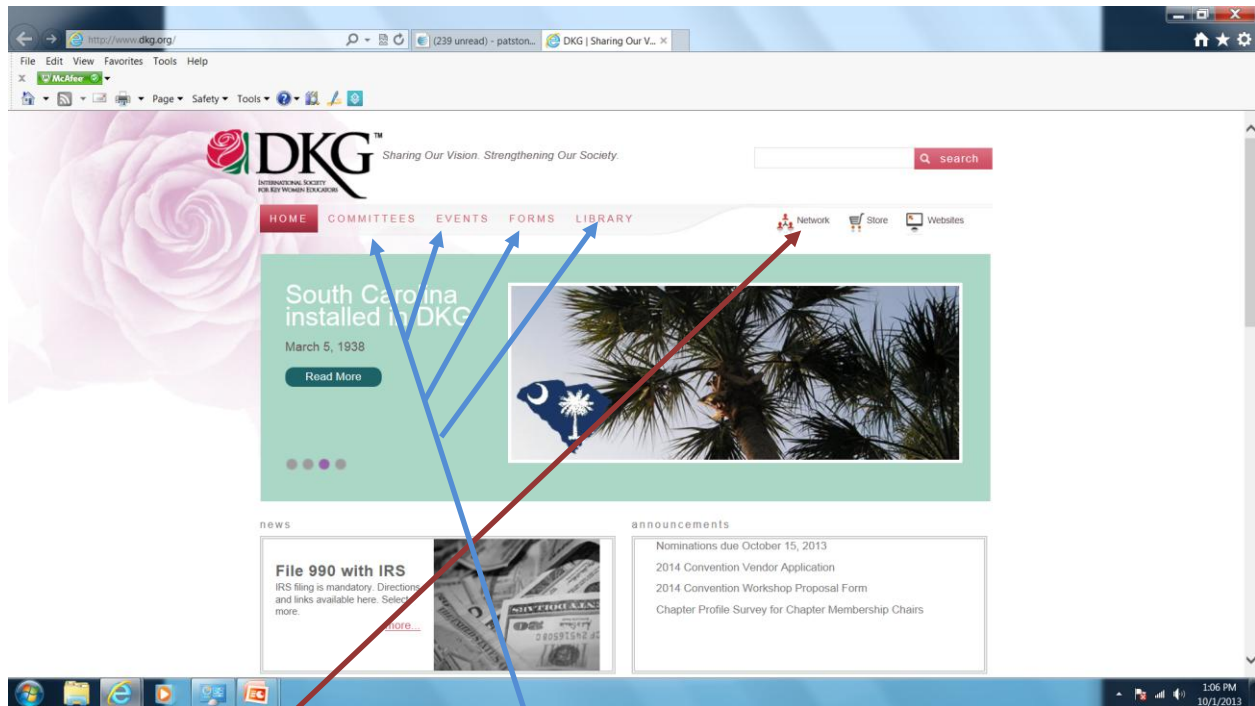

## Online Resources for Delta Kappa Gamma, Xi State, Pi Chapter

Delta Kappa Gamma International site <http://www.dkg.org>

This is the home page as of today, October 1, 2013.

If you have an email address registered with DKG, you can log in to the Network here. (See information below for instructions.)