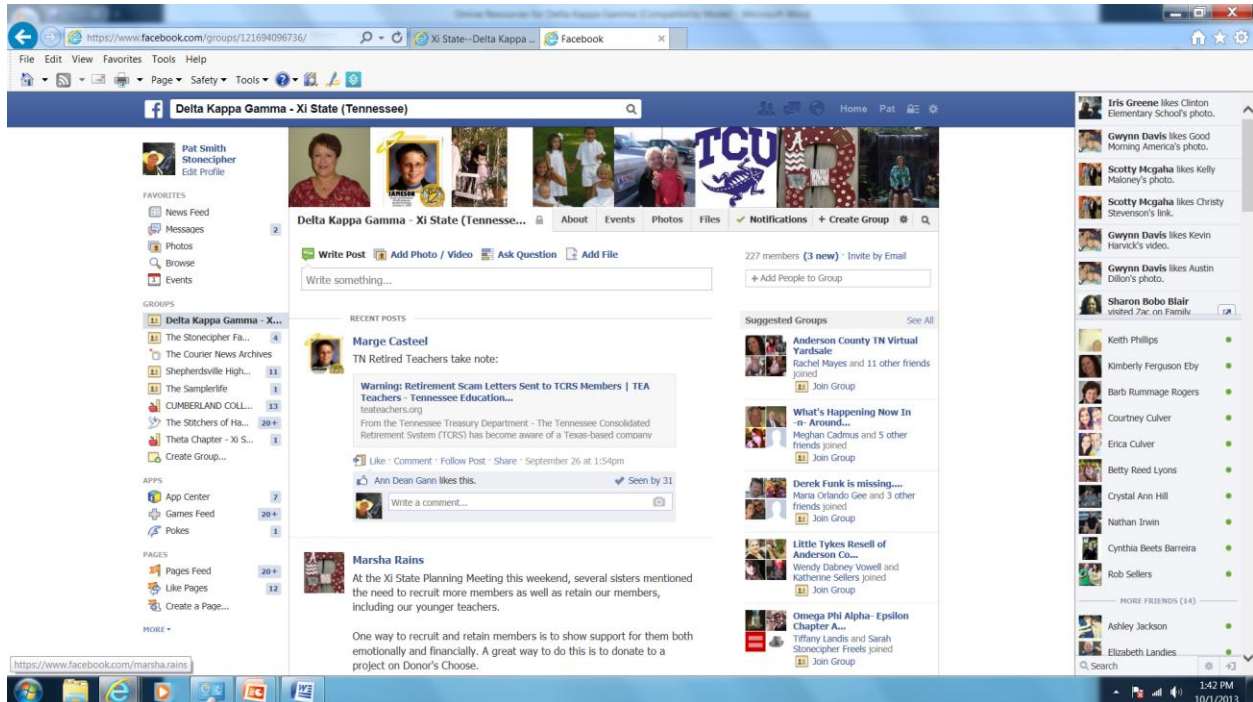

Online Resources for Delta Kappa Gamma, Xi State, Pi Chapter

Xi State Facebook page

<https://www.facebook.com/groups/121694096736/>

You should be signed in to your Facebook account to access this page. This is a closed site and you must request membership. (I can send a request on your behalf if you will let me know the email you use for Facebook.) Do you see anyone you know on this page???